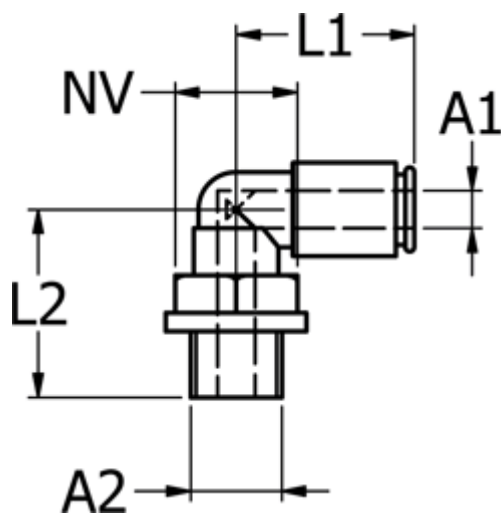

# Data Sheet

Article number: 5867540388

Description: Metal fitting 754.038-8, Ø8 - G 3/8"  
Push-in elbow

## Measures

Ext. hose diameter A1	= 8
L1	= 23.6
L2	= 27.1
NV	= 17
Thread A2	= G 3/8"